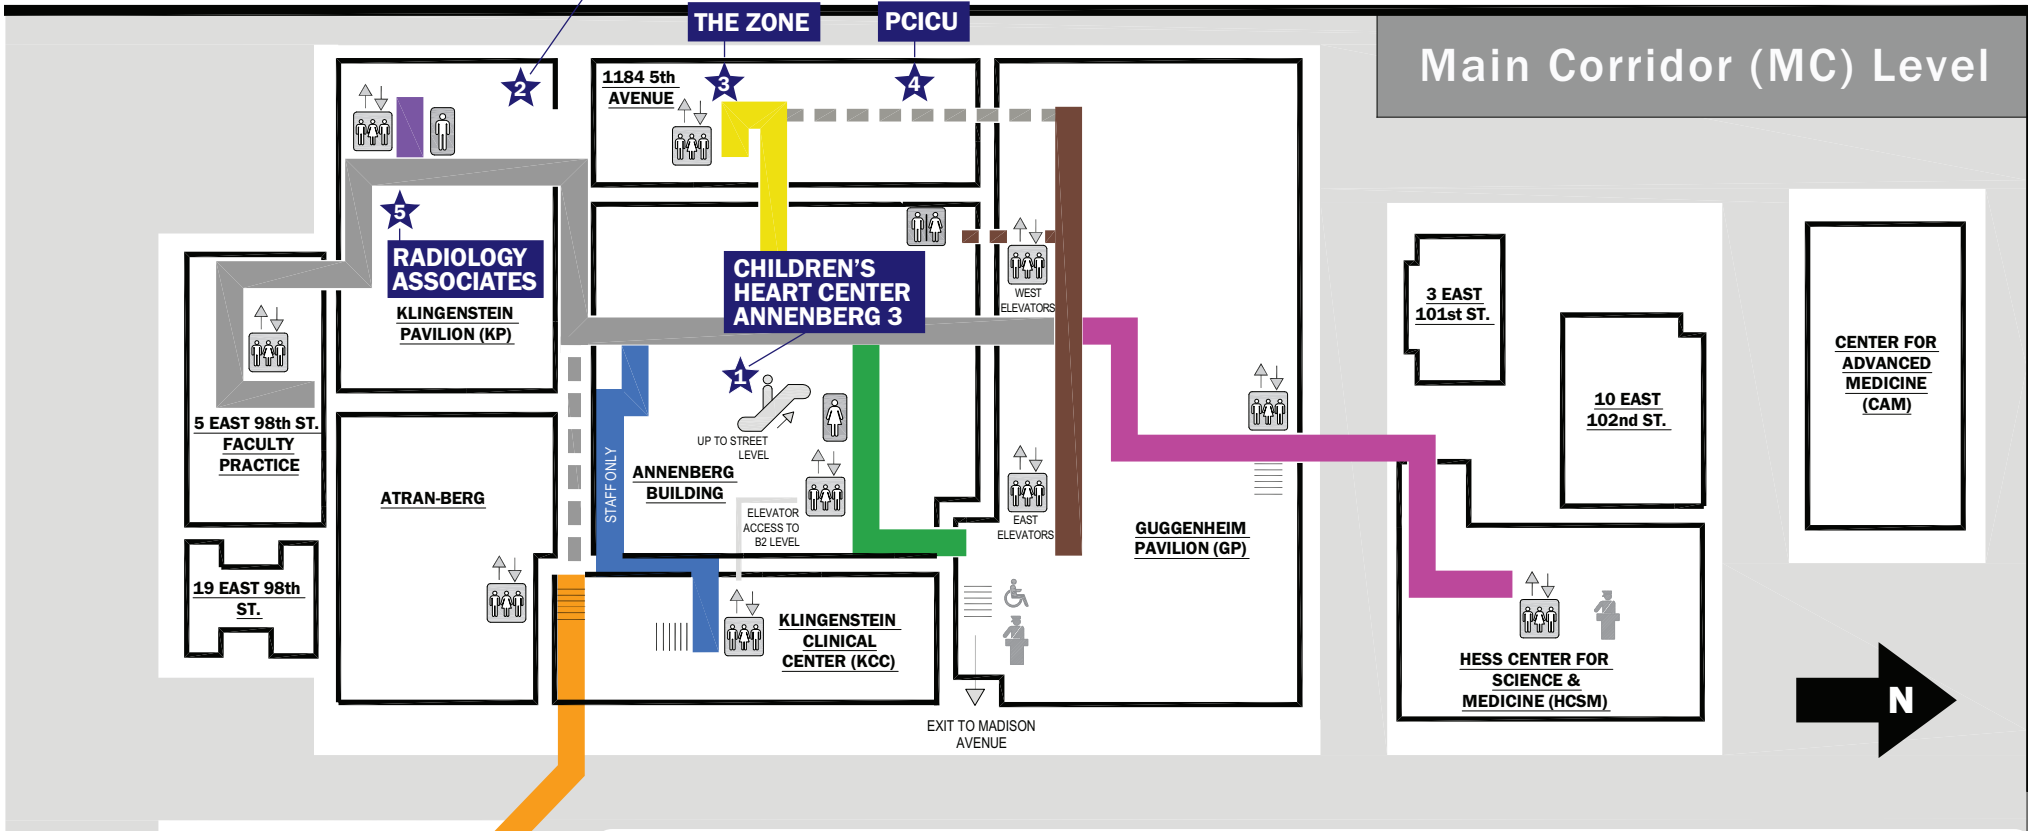

# Children's Heart Center

- ★ 1 Children's Heart Center**  
Annenberg Building, 3<sup>rd</sup> Floor
- ★ 2 NICU**  
Klingenstein Pavillion, 3<sup>rd</sup> Floor
- ★ 3 The Zone**  
Kravis Building, 1<sup>st</sup> Floor
- ★ 4 PCICU**  
Kravis Building, 3<sup>rd</sup> Floor
- ★ 5 Radiology Associates**  
Klingenstein Pavillion, MC Level

## Legend

- |  |   |  |   |
|--|---|--|---|
|  | <b>Elevators</b>  |  | <b>Restrooms</b>  |
|  | <b>Stair</b>  |  | <b>Parking</b>  |
|  | <b>Escalator</b>  |  | <b>Food</b>   |
|  | <b>Information / Security</b><br>Lost? Call 212 • 241 • 6068<br>or 46068 from a House Phone |  | <b>6 Bookstore</b>  |
|  | <b>All buildings are wheelchair accessible.</b><br>For Atran, please get directions.        |  | <b>7 Chapel (1<sup>st</sup> and 2<sup>nd</sup> Floor)</b> |
|  |   |  | <b>8 Cashier</b>  |
|  |   |  | <b>9 ATM Machine</b>                                      |
|  |   |  | <b>10 Plaza Café</b>                                      |
|  |   |  | <b>11 Gift Shop</b>                                       |

# Children's Heart Center

Rev April 2018

- ★ 1 Children's Heart Center**  
Annenberg Building, 3<sup>rd</sup> Floor
- ★ 2 NICU**  
Klingenstein Pavillion, 3<sup>rd</sup> Floor
- ★ 3 The Zone**  
Kravis Building, 1<sup>st</sup> Floor
- ★ 4 PCICU**  
Kravis Building, 3<sup>rd</sup> Floor
- ★ 5 Radiology Associates**  
Klingenstein Pavillion, MC Level