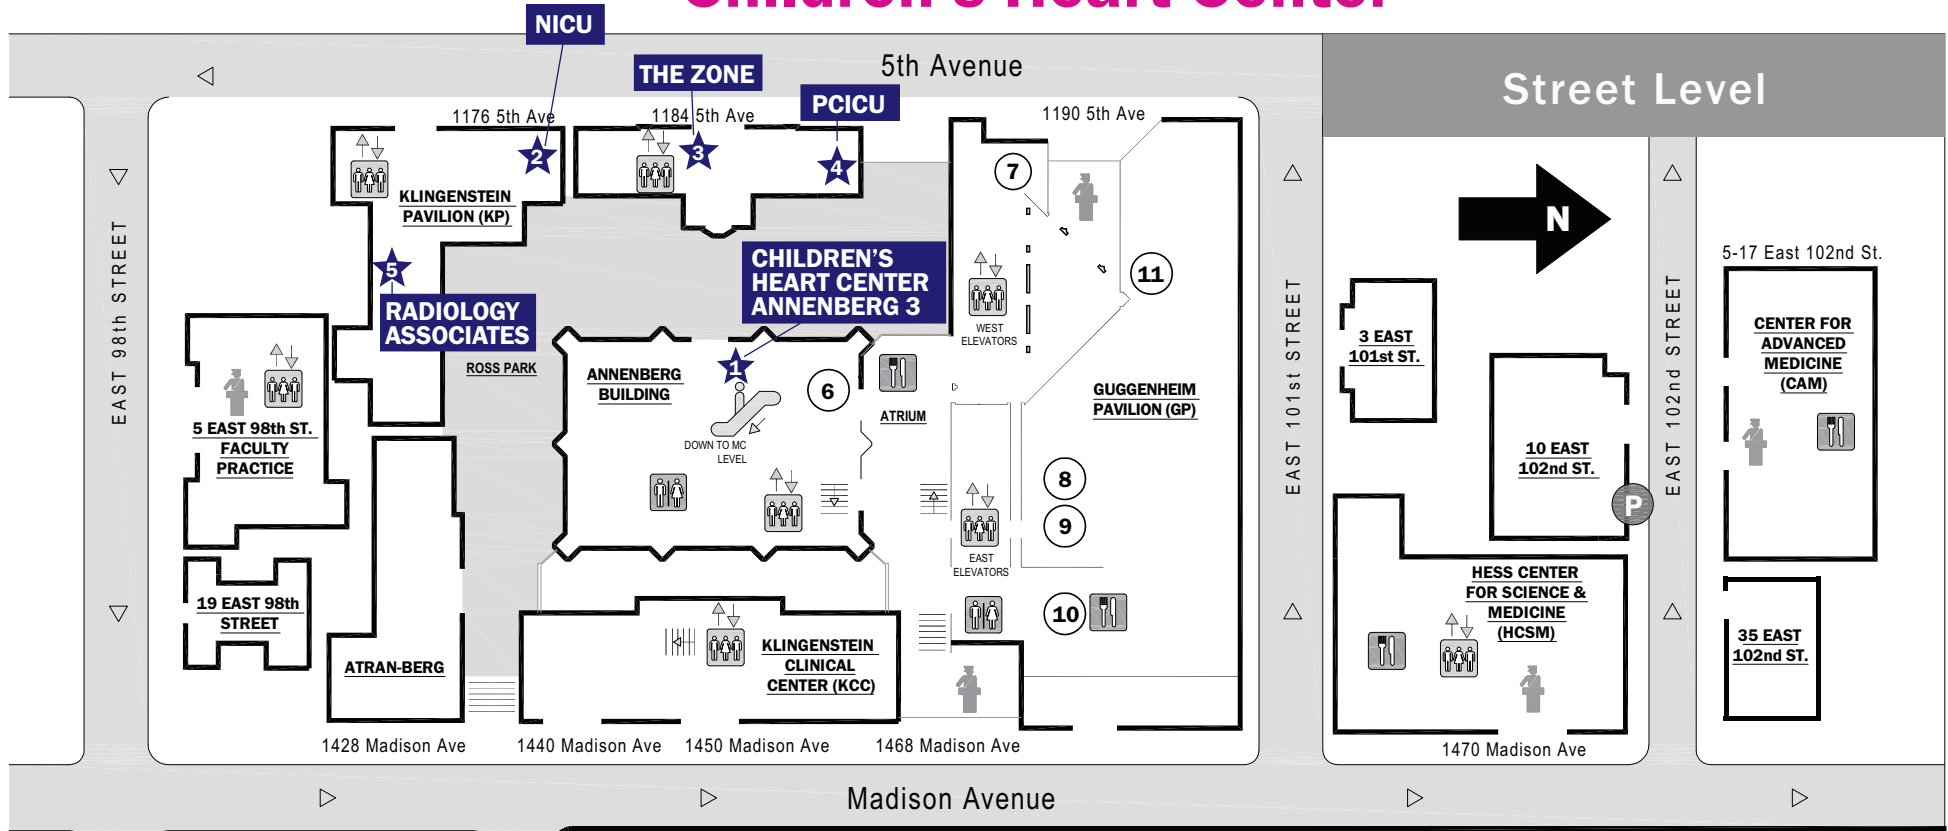

# Children's Heart Center

- ★ 1 Children's Heart Center**  
Annenberg Building, 3<sup>rd</sup> Floor
- ★ 2 NICU**  
Klingenstein Pavillion, 3<sup>rd</sup> Floor
- ★ 3 The Zone**  
Kravis Building, 1<sup>st</sup> Floor
- ★ 4 PCICU**  
Kravis Building, 3<sup>rd</sup> Floor
- ★ 5 Radiology Associates**  
Klingenstein Pavillion, MC Level

## Legend

- |  |   |  |   |
|--|---|--|---|
|  | <b>Elevators</b>  |  | <b>Restrooms</b>  |
|  | <b>Stair</b>  |  | <b>Parking</b>  |
|  | <b>Escalator</b>  |  | <b>Food</b>   |
|  | <b>Information / Security</b><br>Lost? Call 212 • 241 • 6068<br>or 46068 from a House Phone |  | <b>6 Bookstore</b>  |
|  | <b>All buildings are wheelchair accessible.</b><br>For Atran, please get directions.        |  | <b>7 Chapel (1<sup>st</sup> and 2<sup>nd</sup> Floor)</b> |
|  |   |  | <b>8 Cashier</b>  |
|  |   |  | <b>9 ATM Machine</b>                                      |
|  |   |  | <b>10 Plaza Café</b>                                      |
|  |   |  | <b>11 Gift Shop</b>                                       |

# Children's Heart Center

Rev April 2018

- ★ 1 Children's Heart Center**  
Annenberg Building, 3<sup>rd</sup> Floor
- ★ 2 NICU**  
Klingenstein Pavillion, 3<sup>rd</sup> Floor
- ★ 3 The Zone**  
Kravis Building, 1<sup>st</sup> Floor
- ★ 4 PCICU**  
Kravis Building, 3<sup>rd</sup> Floor
- ★ 5 Radiology Associates**  
Klingenstein Pavillion, MC Level